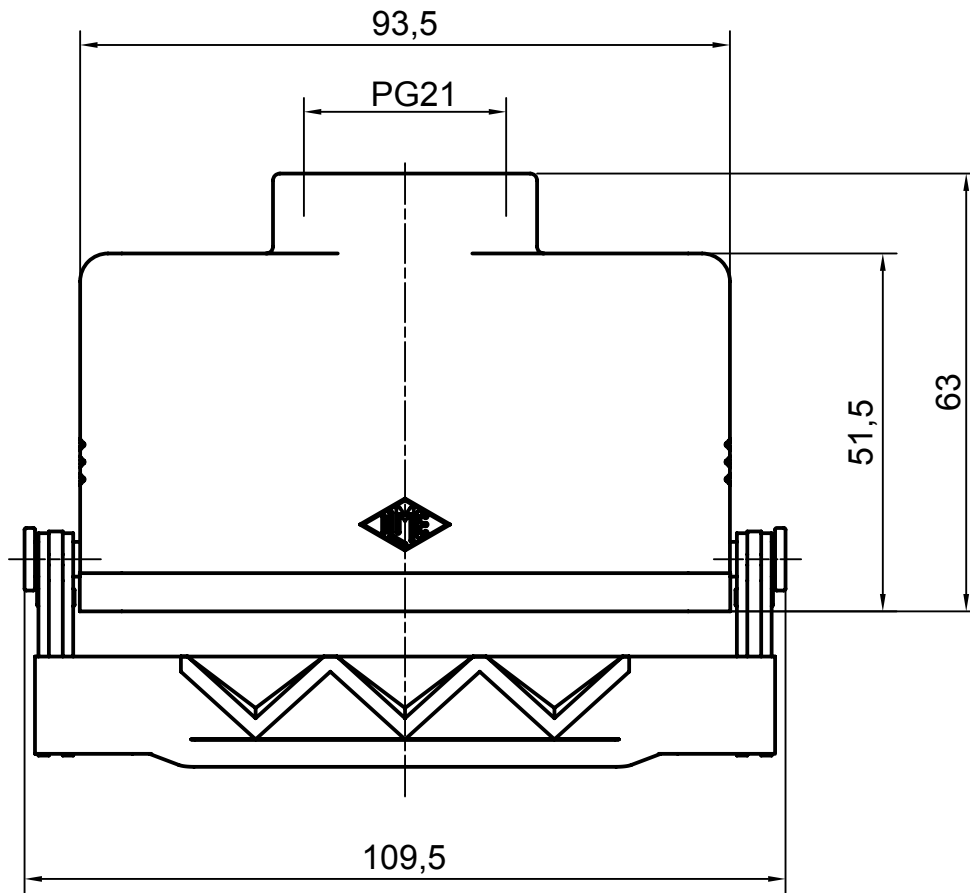

Diritti riservati

All rights reserved

Date 14.12.2006	CMV 06 LG	Scale	
Sign.	hood top entry with 1 lev. PG21 ins.	1:1	