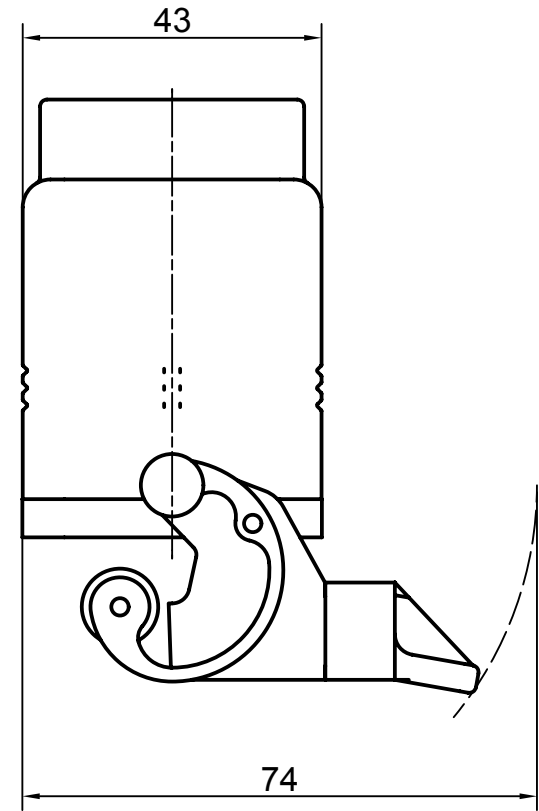

Diritti riservati

All rights reserved

Date 14.12.2006	CMV 06 LG	Scale	
Sign.	hood top entry with 1 lev. PG21 ins.	1:1	